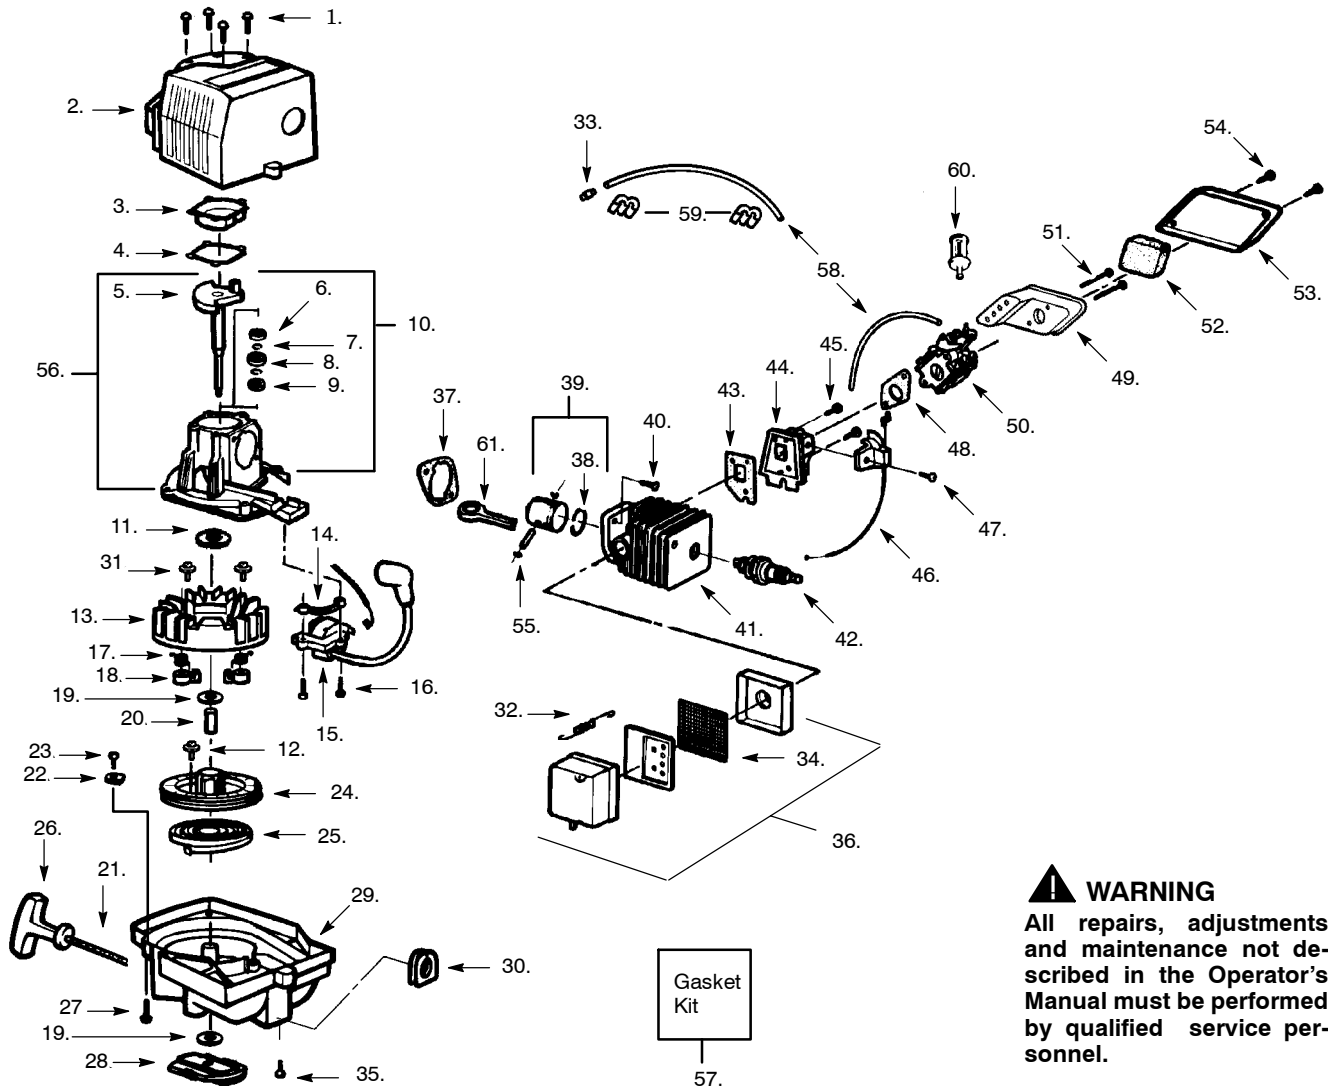

**⚠ WARNING**  
All repairs, adjustments and maintenance not described in the Operator's Manual must be performed by qualified service personnel.

Ref.	Part No.	Description	Ref.	Part No.	Description	Ref.	Part No.	Description
1.	530-015810	Screw-Shroud	28.	530-014396	Clutch Ass'y. Kit	50.	-	Carburetor
2.	530-036345	Shroud	29.	530-014361	Fan Housing		530-035306	Type 1 WT 221
3.	530-029929	Crankcase Cover	30.	530-019182	Grommet		530-069682	Type 2 WT 379 w/ Limiter Caps
4.	530-019181	Gasket-Shrd./C'case	31.	530-015882	Screw-Flywheel	51.	530-015849	Screw-Air Box
5.	530-014307	Crankshaft Ass'y.	32.	530-029930	Muffler Spring	52.	530-029934	Air Filter Foam
6.	530-032125	Inner Bearing	33.	530-023877	Fuel Line Fitting	53.	530-036193	Air Filter Cover
7.	530-015945	Retainer-C'case	34.	530-036180	Muffler Screen	54.	530-015635	Screw-A.F. Cover
8.	530-019179	Crankcase Seal	35.	530-015934	Screw-Fan Hsg/Shrd.	55.	530-015162	Piston Pin Retainer
9.	530-032124	Outer Bearing	36.	530-069352	Muffler Kit	56.	★	C'case & C'shaft Assy. (Incl. 5 & 10) - <b>See Ser. Ref. 1</b>
10.	★	Crankcase Ass'y. (Incl. 6-9) <b>See Ser. Ref. 1</b>	37.	530-019223	Cylinder Gasket	57.	★	Gasket Kit - <b>See Ser. Ref. 1</b>
11.	530-015941	Retaining Ring	38.	530-029924	Piston Ring			(Incl. 4, 37, 43 & 48)
12.	530-016080	Screw-Pulley	39.	-	Piston Kit (Incl. 38 & 55)	58.	530-069599	Fuel Line Kit (Incl. Fuel and Vent lines)
13.	530-039149	Flywheel Ass'y.		530-069350	Type 1	59.	530-016103	Retainer Clip
14.	530-036145	Spacer-Ignit. Mod.		530-069613	Type 2	60.	530-014362	Fuel Pick-Up Ass'y.
15.	530-039163	Ignition Module	40.	530-015953	Screw-Cylinder	61.	530-069615	Connecting Rod Kit
16.	530-015954	Screw-Ignit. Mod.	41.	★	Cylinder- <b>See Ser. Ref. 1</b>			Not Shown
17. ✓	530-047570	Spring-Starter Dog	42.	-	Spark Plug			Operator Manual
18.	530-029939	Starter Dog		952-030078	Type 1 (CJ-8Y)			Type 1
19.	530-015828	Washer		530-030075	Type 2 (RCJ-8Y)			Type 2
20.	530-015930	Flywheel Spacer	43.	530-019185	Gasket-Cylin./Carb.			English
21.	530-069232	Rope Kit	44.	530-036191	Carb. Adaptor			French/English
22.	530-015963	Retainer	45.	530-016014	Screw-Carb. Adap.			
23.	530-015496	Screw-Retainer	46.	530-014384	Throttle Cable Ass'y.			
24.	530-069353	Starter Pulley	47.	530-015775	Screw-Cable			
25.	530-029395	Starter Spring	48.	530-019194	Gasket-Carb. Adap			
26.	530-027569	Starter Handle	49.	530-036192	Air Box			
27.	530-015886	Screw-Fan Housing						